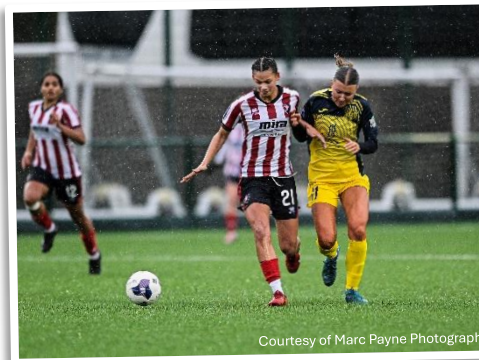

YEOVIL: Bishop, Vernon, D. Evans (Bateman 82), Ball, Brazell (McManus 60), Wensley, Miles, Davenport (East 82), Will, Carslake, Hodge (Nicholls 19 (Spearing 70)).

Cheltenham Town Women launched their Adobe Women's FA Cup campaign with a resounding 7-0 victory over Yeovil Town Women.

Cheltenham secured their dominant win with goals from Abbey Hateley, a Yeovil own goal, Una Lue, Anais Trinci, Libby Bell, Jess Leach and Cheltenham captain, Emily Owen,

The Robinesses controlled the early goings before a nasty injury to Yeovil's Jess Hodge saw the game halted for nearly ten minutes. The Glovers striker went down while chasing the ball and would leave the pitch on a stretcher, later to be diagnosed with an ACL and Meniscus tear.

It was quickly 2-0 after Hateley fired a low drive into the middle which ricocheted off Glovers defender Emma Brazell, and past 'keeper Hannah Bishop.

As Cheltenham threatened to run riot late in the half, and after having an effort disallowed for offside moments earlier, Lue pounced on a loose pass back to Bishop to give Cheltenham a commanding 3-0 lead at the interval.