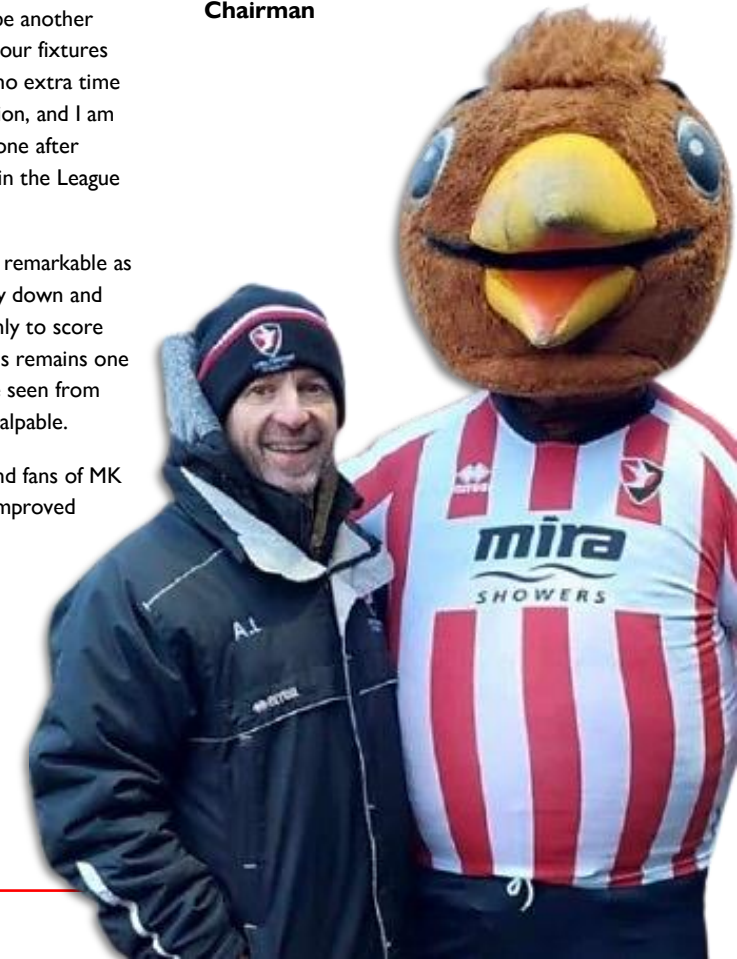

The next home game will be our Fourth Round Adobe Women's FA Cup fixture with Wolves on Sunday January 12... don't miss it! The first time in our history we have gone this deep in the competition, and a true representation of the 'steady as she goes', sustainable progress approach over the last 12 years.

Today we welcome Milton Keynes Dons Women, and I am sure this will be another hard fought, close encounter, as our fixtures have been of late. There will be no extra time today as we return to league action, and I am sure this will be a relief to everyone after back-to-back 120-minute games in the League Plate and FA Cup.

Last season's game with MK was remarkable as we battled back from a seemingly down and out 1-3 with the clock ticking, only to score three in the last ten minutes. This remains one of the greatest comebacks I have seen from the Robinesses, the drama was palpable.

We welcome the players, staff and fans of MK who are in transition, and have improved

dramatically over the last few games after a poor start.

Finally, with one eye on the Wolves game, do please tell friends/relatives/colleagues that if they haven't yet watched their local Women's team, then this is the one to get to. Let's try and bolster the gate, and really get behind the girls. We couldn't go one deeper could we, the Fifth Round!? We dare to dream!

Enjoy the game.

**Andy Liddle,
Chairman**