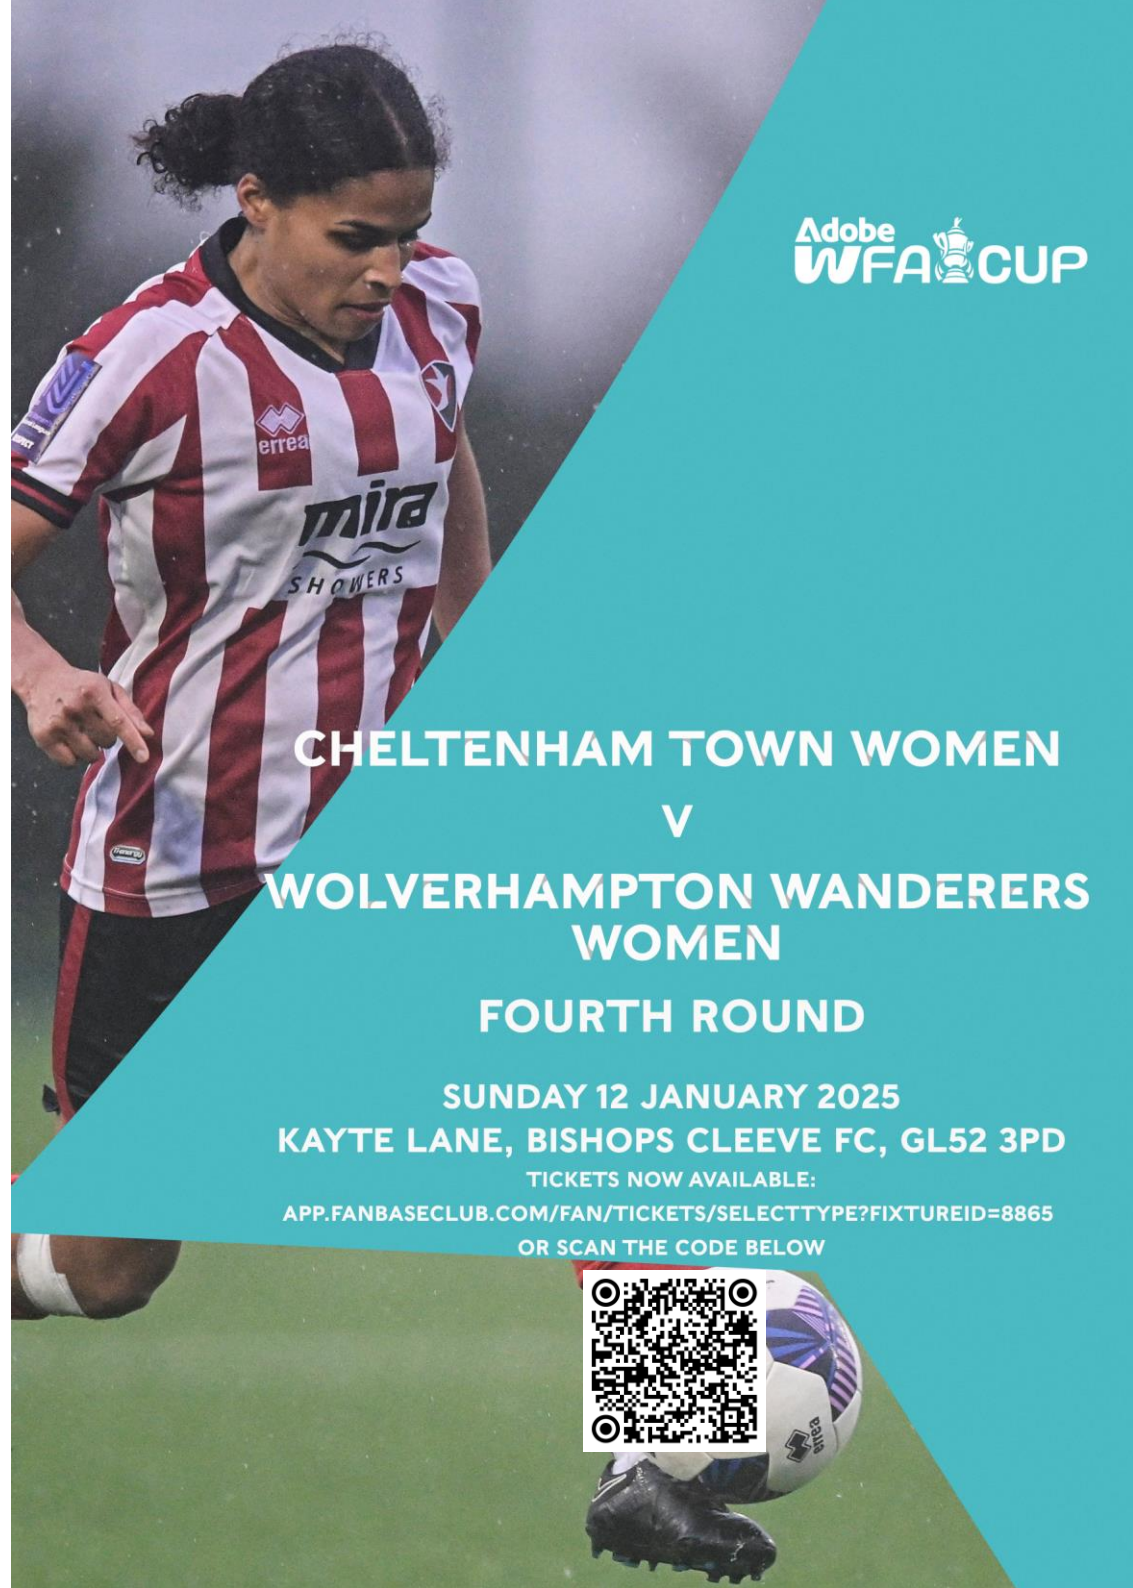

Adobe WFA CUP

CHELTENHAM TOWN WOMEN

V

**WOLVERHAMPTON WANDERERS
WOMEN**

FOURTH ROUND

SUNDAY 12 JANUARY 2025

KAYTE LANE, BISHOPS CLEEVE FC, GL52 3PD

TICKETS NOW AVAILABLE:

APP.FANBASECLUB.COM/FAN/TICKETS/SELECTTYPE?FIXTUREID=8865

OR SCAN THE CODE BELOW